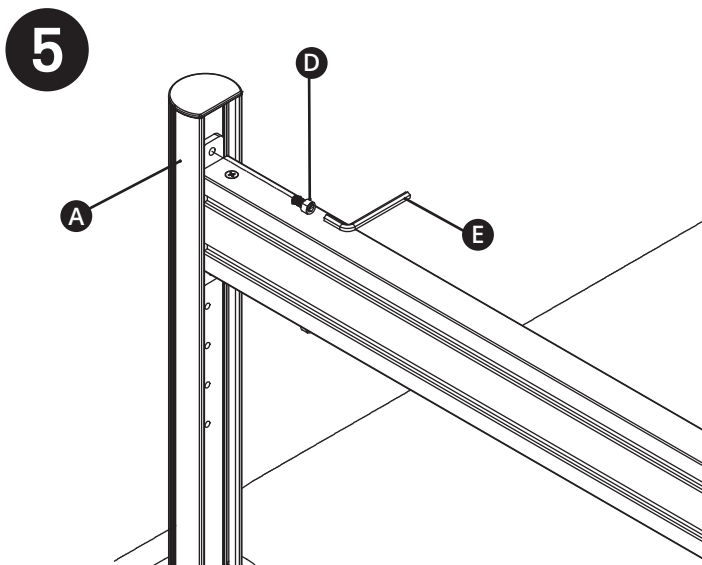

Assembly

Assembly

Note: Choose the appropriate screws, washers and spacers (if needed) according to the type of screen.

CAUTION: Do not over-tighten screws.

Maintenance

- Check that the bracket is secure and safe to use at regular intervals (at least every three months).
- Please visit [Triplite.Eaton.com/support](https://www.tripplite.com/support) if you have any questions.