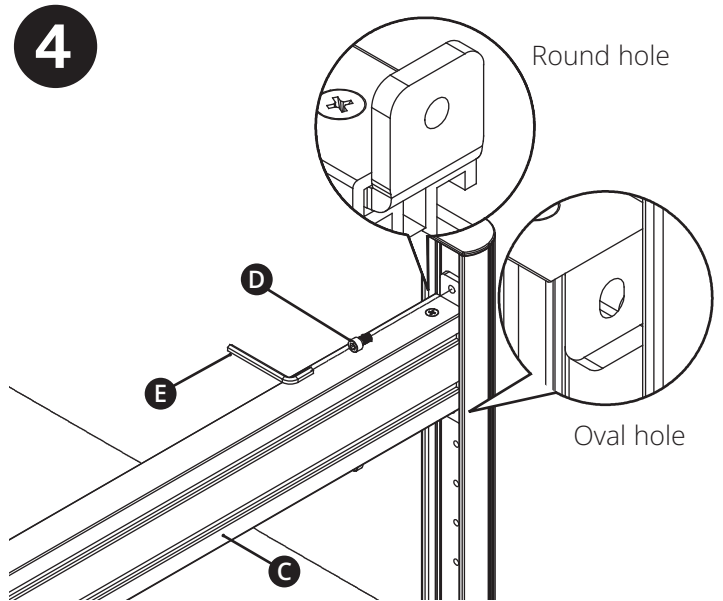

Assembly

Assembly

Note: Choose the appropriate screws, washers and spacers (if needed) according to the type of screen.

CAUTION: Do not over-tighten screws.

Maintenance

- Check that the bracket is secure and safe to use at regular intervals (at least every three months).
- Please visit [Triplite.Eaton.com/support](https://www.tripplite.com/support) if you have any questions.