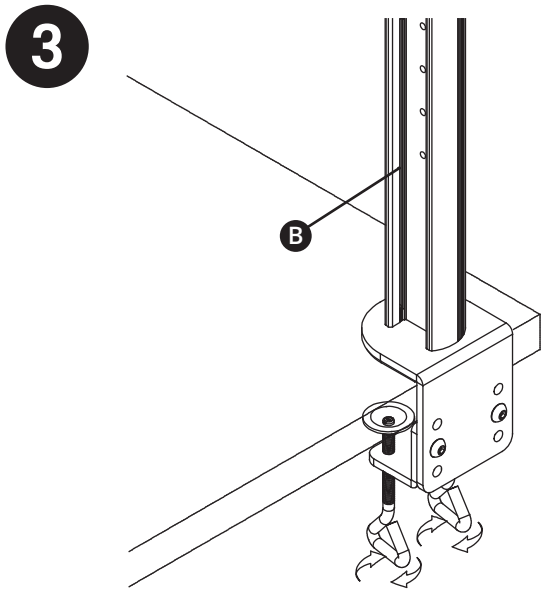

Assembly

Assembly

Note: Choose the appropriate screws, washers and spacers (if needed) according to the type of screen.

CAUTION: Do not over-tighten screws.

Maintenance

- Check that the bracket is secure and safe to use at regular intervals (at least every three months).
- Please visit [Triplite.Eaton.com/support](https://www.tripplite.com/support) if you have any questions.