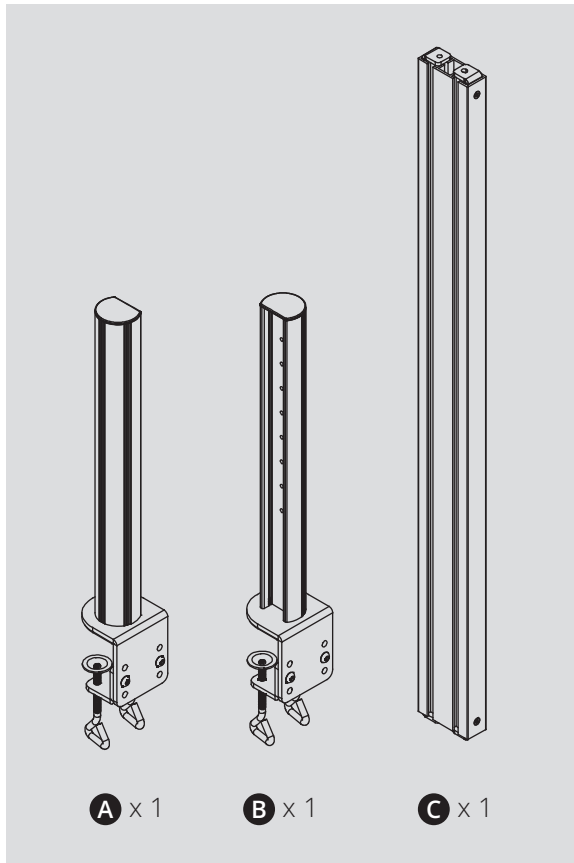

Assembly

Assembly

Note: Choose the appropriate screws, washers and spacers (if needed) according to the type of screen.

CAUTION: Do not over-tighten screws.

Maintenance

- Check that the bracket is secure and safe to use at regular intervals (at least every three months).
- Please visit [Triplite.Eaton.com/support](https://www.tripplite.com/support) if you have any questions.