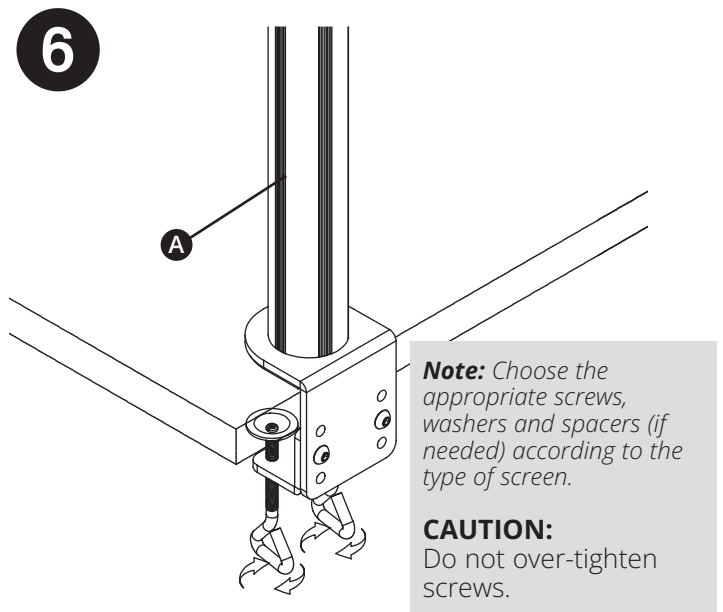

Eaton has a policy of continuous improvement. Specifications are subject to change without notice.

Component Checklist

IMPORTANT: Ensure you have received all parts according to the component checklist prior to installing. If any parts are missing or faulty, visit TrippLite.Eaton.com/support for service.

Assembly

Assembly

Note: Choose the appropriate screws, washers and spacers (if needed) according to the type of screen.

CAUTION: Do not over-tighten screws.

Maintenance

- Check that the bracket is secure and safe to use at regular intervals (at least every three months).
- Please visit [Triplite.Eaton.com/support](https://www.tripplite.com/support) if you have any questions.