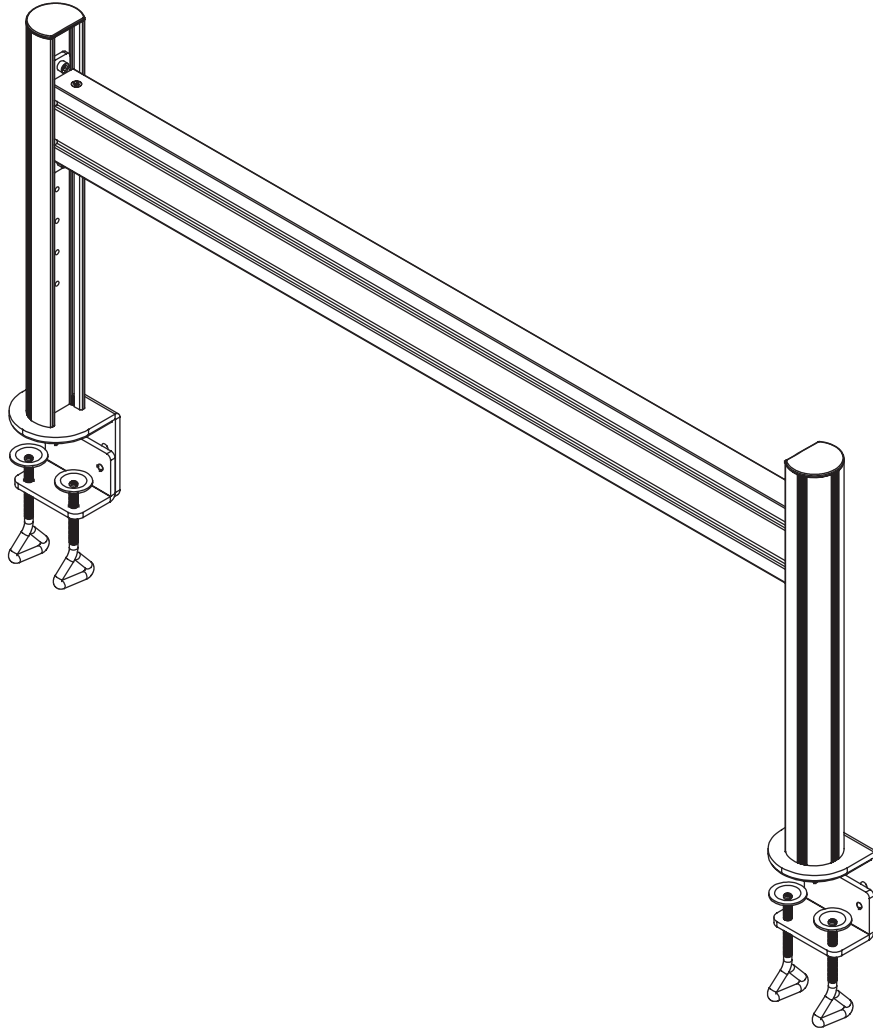

Slat Wall Kit

Model:
DMSWKITAA

Purchased product
may differ from image.

CAUTION: DO NOT EXCEED MAXIMUM LISTED WEIGHT CAPACITY. SERIOUS INJURY OR PROPERTY DAMAGE MAY OCCUR!

Maximum Load:
15 kg (33 lb.)

Powering Business Worldwide