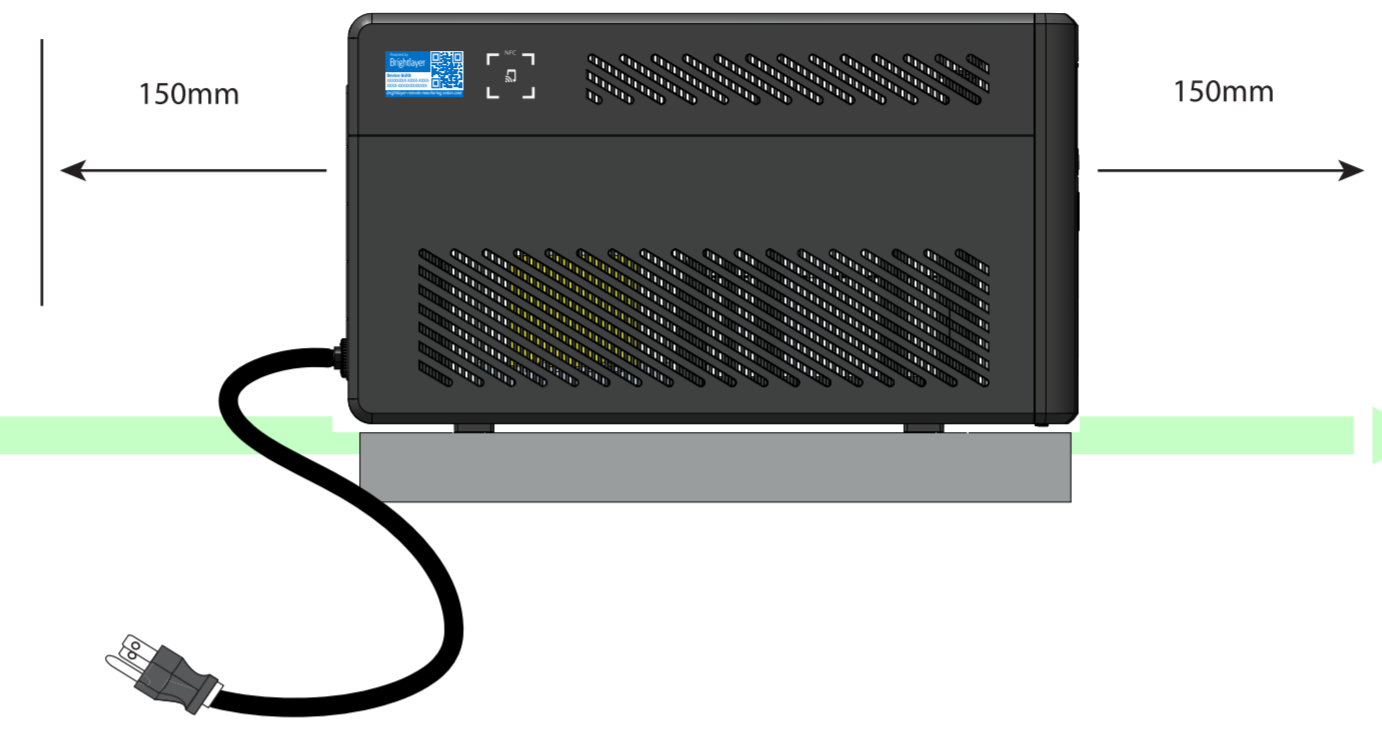

EAT•N

EAT•N

Tripp Lite Series Smart Tower

TRIPP LITE
SERIES

- SMART750LCDTNC (AG-07A2)
- SMART1000LCDTNC (AG-07A4)
- SMART1500LCDTXC (AG-07A3)

triplite.eaton.com

Quick Start

For more information: