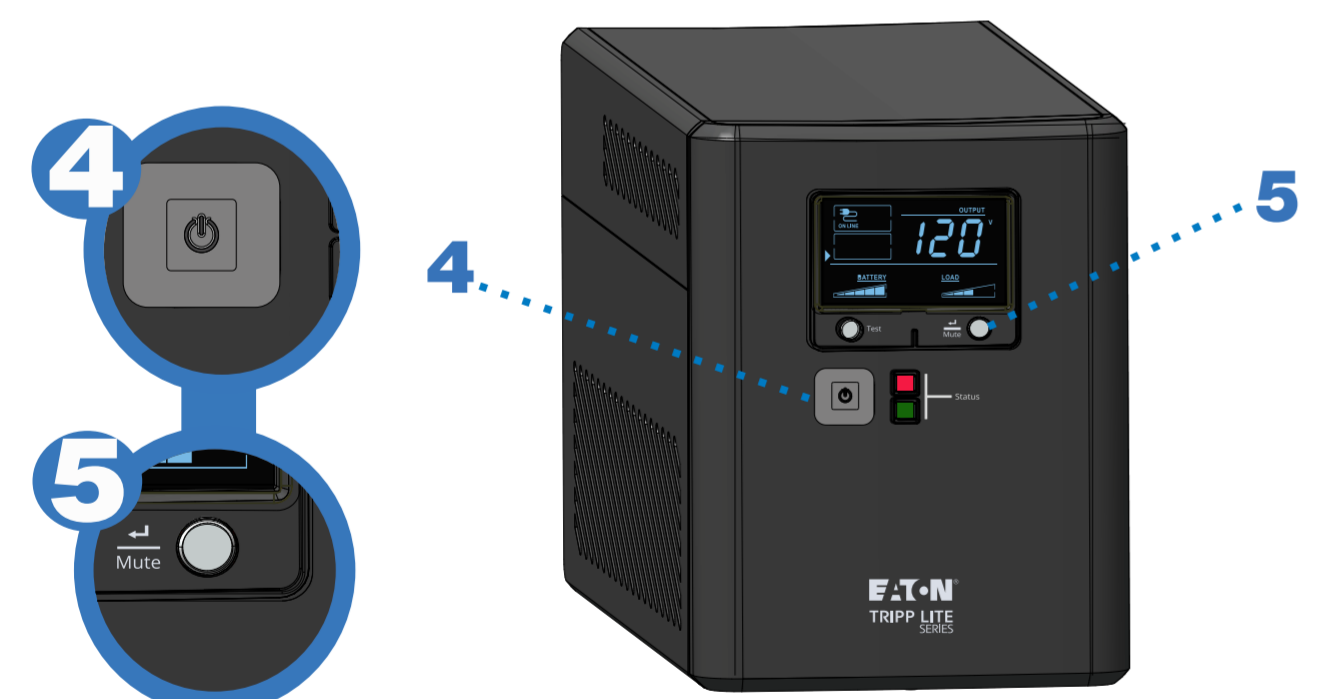

EAT•N

EAT•N

Tripp Lite Series Smart Tower

TRIPP LITE
SERIES

- SMART750LCDTNC (AG-07A2)
- SMART1000LCDTNC (AG-07A4)
- SMART1500LCDTXC (AG-07A3)

triplite.eaton.com

Quick Start

For more information: