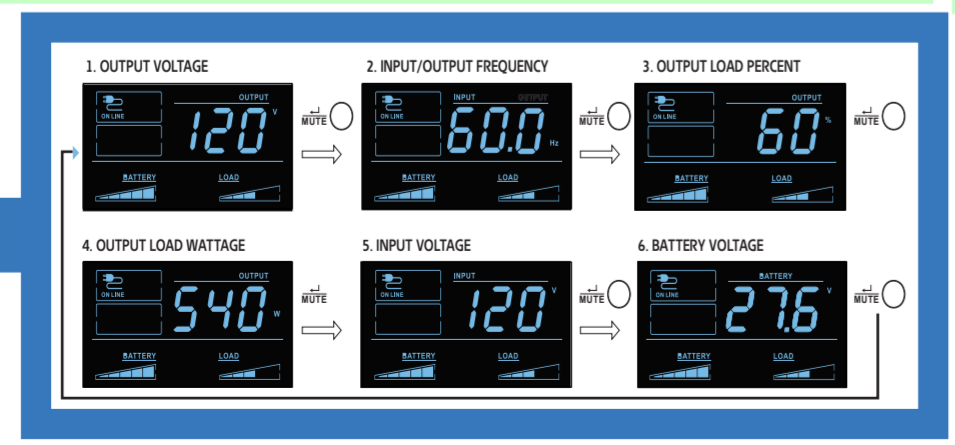

EAT•N

EAT•N

Tripp Lite Series Smart Tower

TRIPP LITE
SERIES

- SMART750LCDTNC (AG-07A2)
- SMART1000LCDTNC (AG-07A4)
- SMART1500LCDTXC (AG-07A3)

triplite.eaton.com

Quick Start

For more information: