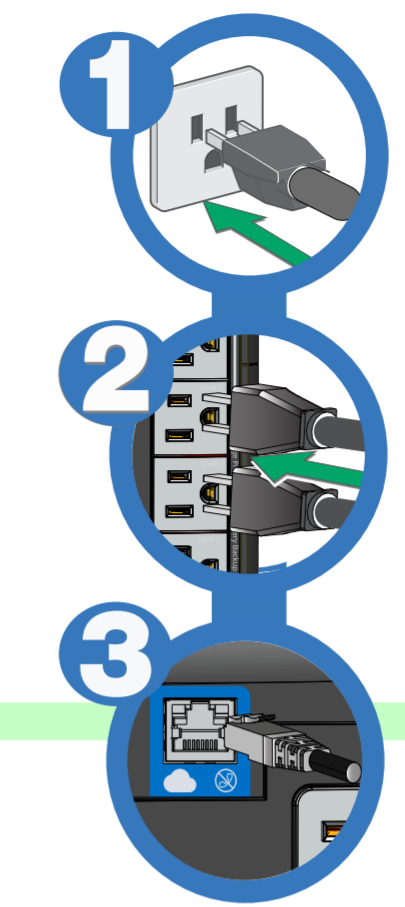

EAT•N

EAT•N

Tripp Lite Series Smart Tower

TRIPP LITE
SERIES

- SMART750LCDTNC (AG-07A2)
- SMART1000LCDTNC (AG-07A4)
- SMART1500LCDTXC (AG-07A3)

triplite.eaton.com

Quick Start

For more information: