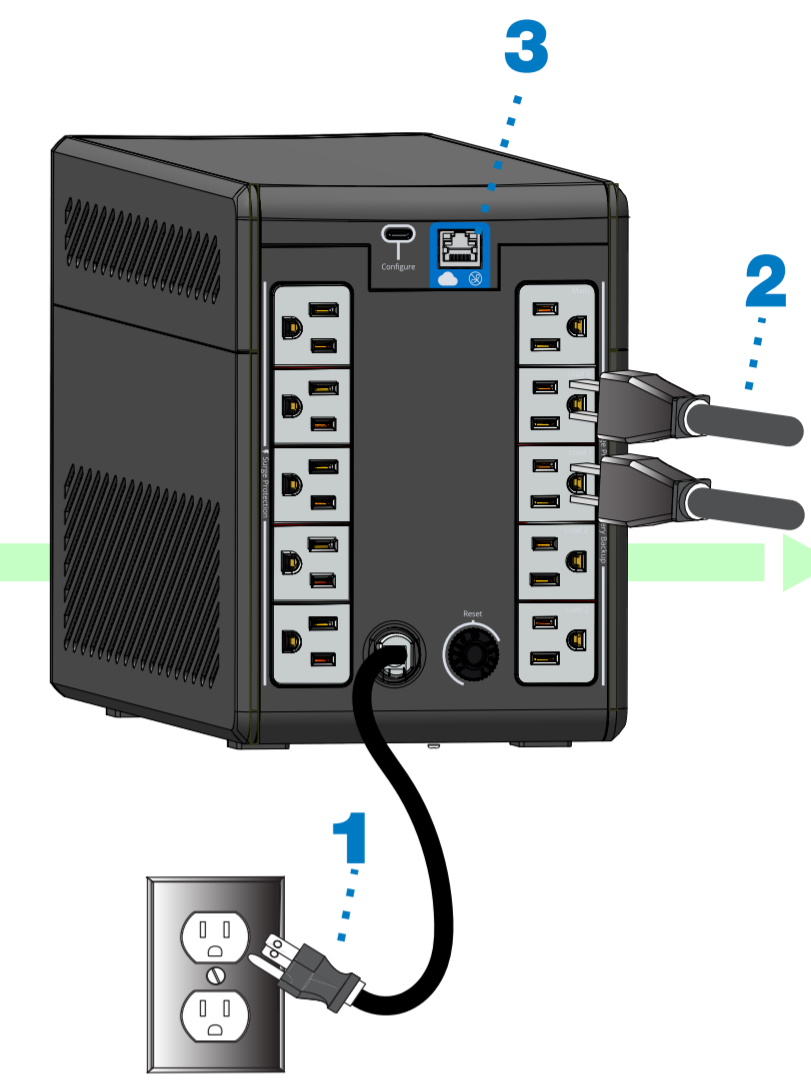

EAT•N

EAT•N

Tripp Lite Series Smart Tower

TRIPP LITE
SERIES

- SMART750LCDTNC (AG-07A2)
- SMART1000LCDTNC (AG-07A4)
- SMART1500LCDTXC (AG-07A3)

triplite.eaton.com

Quick Start

For more information: